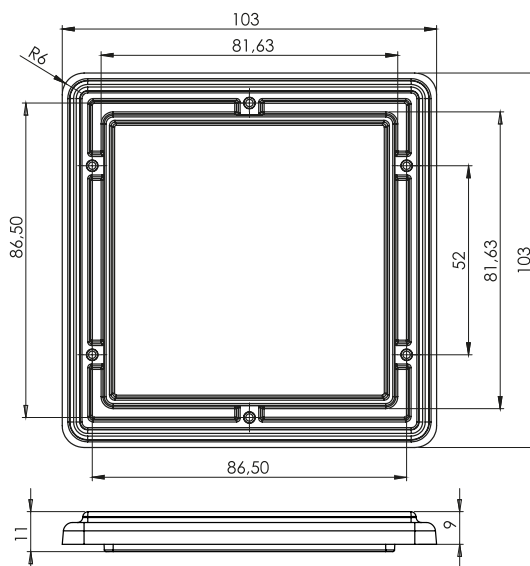

WINDOW 151 x 190

CATALOGUE NO.	NAME	MATERIAL
4.423.002	Window 151 x 190	Polycarbonate

CATALOGUE NO.	COLOUR	MATERIAL
4.423.003	Transparent	Polycarbonate

CATALOGUE NO.	COLOUR	MATERIAL
4.423.004	Transparent	Polycarbonate