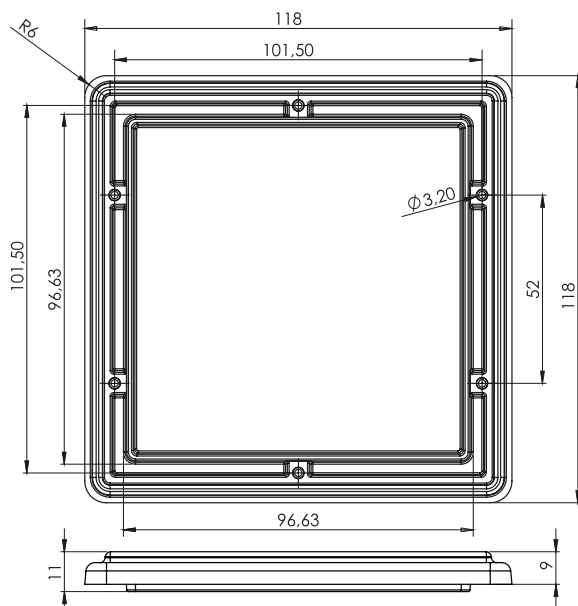

WINDOW 151 x 190

CATALOGUE NO.	NAME	MATERIAL
4.423.002	Window 151 x 190	Polycarbonate

CATALOGUE NO.	COLOUR	MATERIAL
4.423.003	Transparent	Polycarbonate

CATALOGUE NO.	COLOUR	MATERIAL
4.423.004	Transparent	Polycarbonate