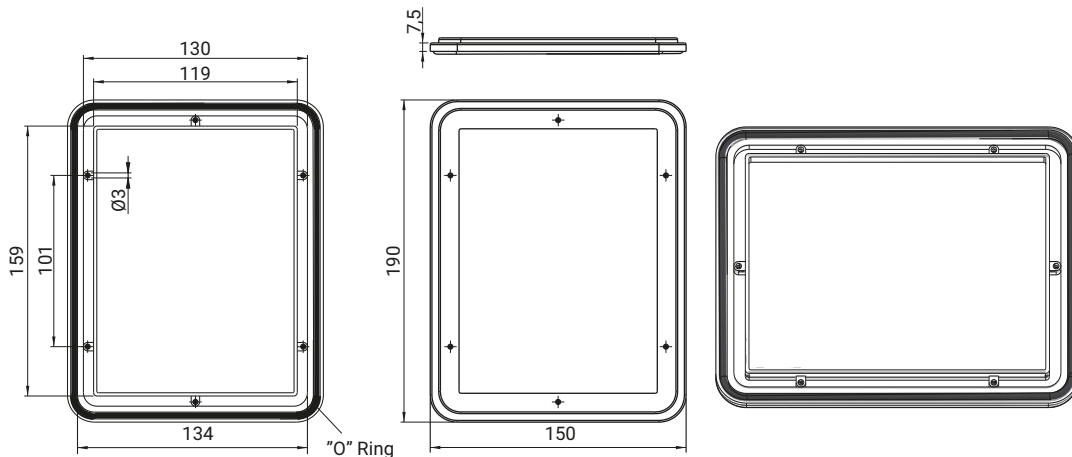

WINDOW 151 x 190

CATALOGUE NO.	NAME	MATERIAL
4.423.002	Window 151 x 190	Polycarbonate

CATALOGUE NO.	COLOUR	MATERIAL
4.423.003	Transparent	Polycarbonate

CATALOGUE NO.	COLOUR	MATERIAL
4.423.004	Transparent	Polycarbonate