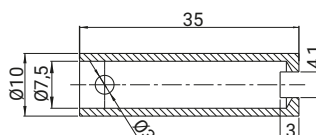

**PADLOCK
4.KD.001**

**SELF-LOCKING PADLOCK
4.KDZN.002**

**KEY
4.KDZN.002.06**

INSERTS [X]			
4.KD.001, 4.KDSN.001, 4.KDZN.001			
T9	KW8	KW6	C9

CATALOGUE NO.	NAME	MATERIAL
4.KD.001	Padlock KD	Steel zinc plated
4.KDZN.002	Self-locking padlock KDZN	Zamak - zinc plated
4.KDZN.002.06	Key for padlock KDZN002	Steel zinc plated

How to order:

Type of lock _____
Type of insert [X] _____

4.KDZN.002 — KW8