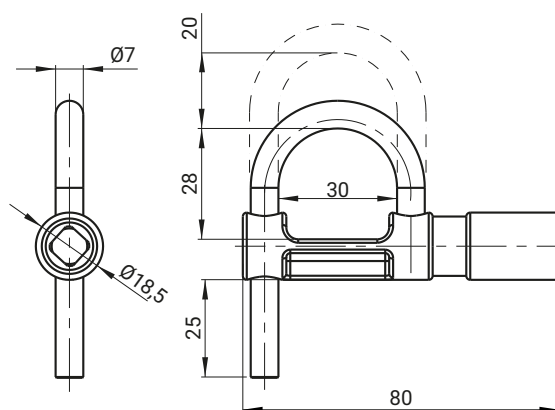

**PADLOCK
4.KD.001**

**SELF-LOCKING PADLOCK
4.KDZN.002**

**KEY
4.KDZN.002.06**

INSERTS [X]			
4.KD.001, 4.KDSN.001, 4.KDZN.001			
T9	KW8	KW6	C9

CATALOGUE NO.	NAME	MATERIAL
4.KD.001	Padlock KD	Steel zinc plated
4.KDZN.002	Self-locking padlock KDZN	Zamak - zinc plated
4.KDZN.002.06	Key for padlock KDZN002	Steel zinc plated

How to order:

Type of lock _____
Type of insert [X] _____

4.KDZN.002 — KW8