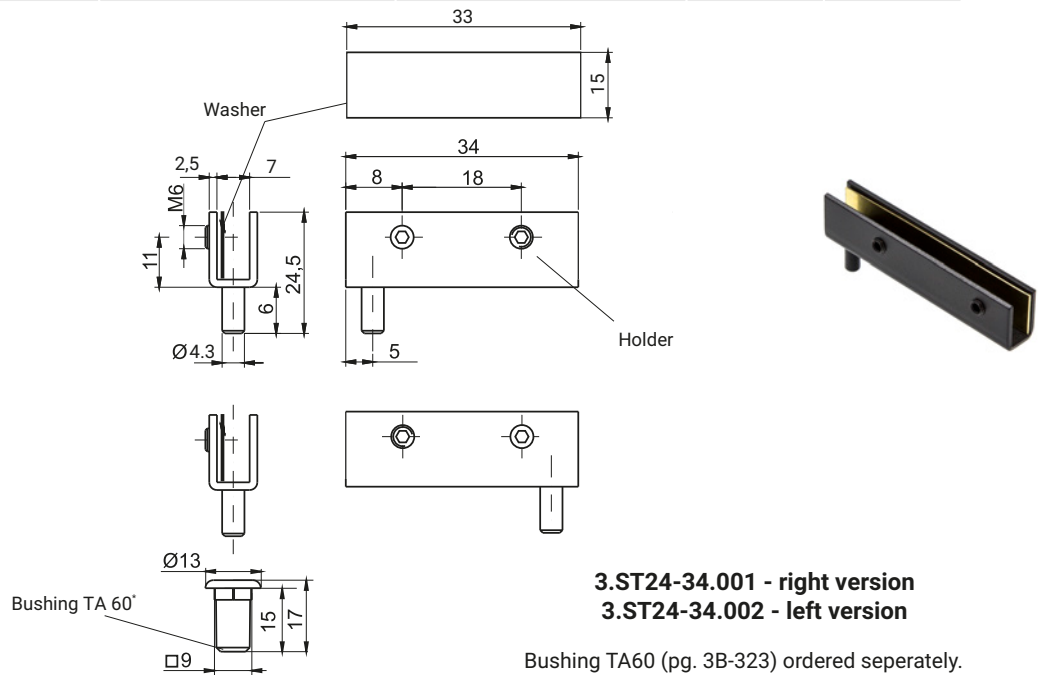

3.ST24.001 - right version
3.ST24.002 - left version

Bushing TA60 (pg. 3B-32) ordered separately.

* to special order
** possibility to make a different color

CATALOGUE NO.	COMPONENTS	MATERIAL	FINISH [C]	
			RAL9005	RAL7035
3.ST24.001	Holder	Steel	04	05
	Washer	Brass		
3.ST24.002	Holder	Steel	04	05
	Washer	Brass		

3.ST24-34.001 - right version
3.ST24-34.002 - left version

Bushing TA60 (pg. 3B-323) ordered separately.

* to special order, ** possibility to make a different color

CATALOGUE NO.	COMPONENTS	MATERIAL	FINISH [C]	
			RAL9005	RAL7035
3.ST24-34.001	Holder	Steel	04	05
	Washer	Brass		
3.ST24-34.002	Holder	Steel	04	05
	Washer	Brass		