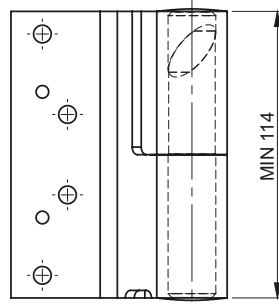

3.ST125.001

Right version - open position

Left version - open position

3.ST125.002

Right version - closed position

Right version - open position

CATALOGUE NO.	VERSION	COMPONENTS	MATERIAL	FINISH [C]
				Chrome
3.ST125.001	Left	Door, Insert	Carbon steel	01
3.ST125.002	Right			

Left version is the mirror image of the right version

How to order:

Catalogue number

Finish