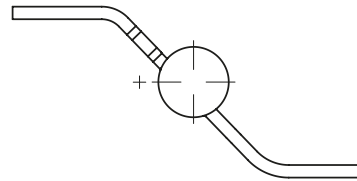

3.ST125.001

Right version - open position

Left version - open position

3.ST125.002

Right version - closed position

Right version - open position

CATALOGUE NO.	VERSION	COMPONENTS	MATERIAL	FINISH [C]
				Chrome
3.ST125.001	Left	Door, Insert	Carbon steel	01
3.ST125.002	Right			

Left version is the mirror image of the right version

How to order:

Catalogue number

Finish