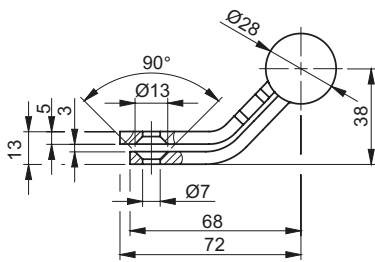

3.ST125.001

Right version - open position

Left version - open position

3.ST125.002

Right version - closed position

Right version - open position

CATALOGUE NO.	VERSION	COMPONENTS	MATERIAL	FINISH [C]
				Chrome
3.ST125.001	Left	Door, Insert	Carbon steel	01
3.ST125.002	Right			

Left version is the mirror image of the right version

How to order:

Catalogue number

Finish