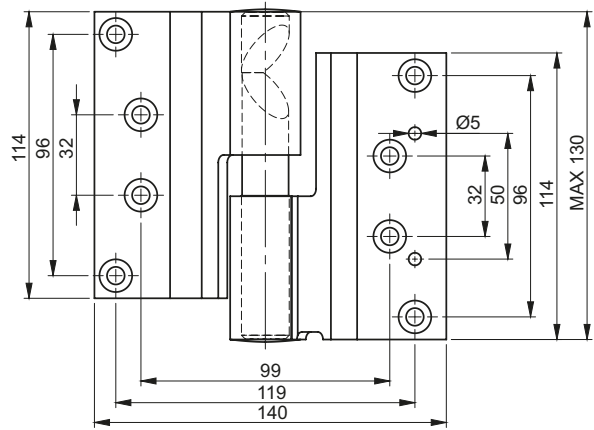

3.ST125.001

Right version - open position

Left version - open position

3.ST125.002

Right version - closed position

Right version - open position

CATALOGUE NO.	VERSION	COMPONENTS	MATERIAL	FINISH [C]
				Chrome
3.ST125.001	Left	Door, Insert	Carbon steel	01
3.ST125.002	Right			

Left version is the mirror image of the right version

How to order:

Catalogue number

Finish