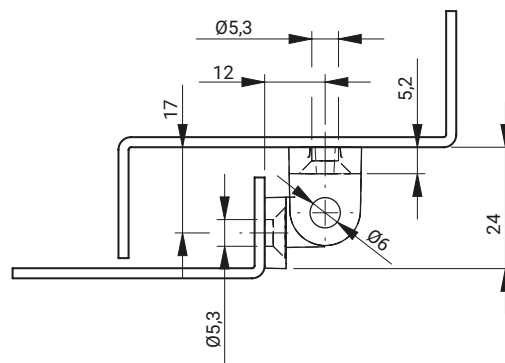

 Insert fastening
 Collecting plate

3.531.001

3.531.002

 Insert fastening
 Knurled

CATALOGUE NO.	COMPONENTS	MATERIAL	FINISH [C]	
			Chrome	RAL9005
3.531.001	Holder, Base	ZAMAK 5	01	04
3.531.002	Pin	Steel zinc plated		