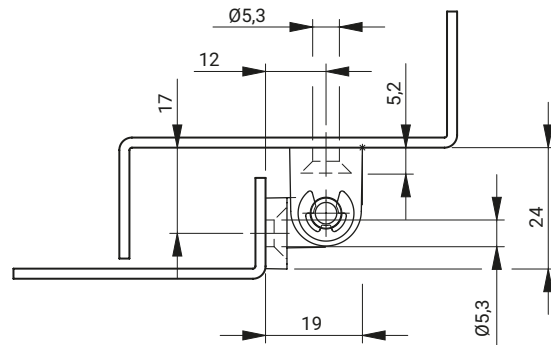

 Insert fastening
 Collecting plate

3.531.001

3.531.002

 Insert fastening
 Knurled

CATALOGUE NO.	COMPONENTS	MATERIAL	FINISH [C]	
			Chrome	RAL9005
3.531.001	Holder, Base	ZAMAK 5	01	04
3.531.002	Pin	Steel zinc plated		