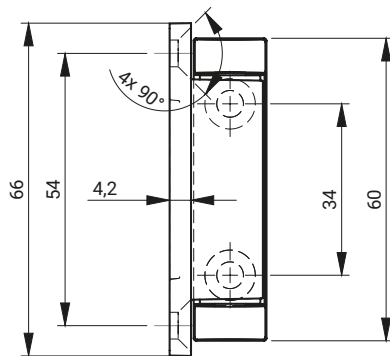

 Insert fastening
 Collecting plate

3.531.001

3.531.002

 Insert fastening
 Knurled

CATALOGUE NO.	COMPONENTS	MATERIAL	FINISH [C]	
			Chrome	RAL9005
3.531.001	Holder, Base	ZAMAK 5	01	04
3.531.002	Pin	Steel zinc plated		