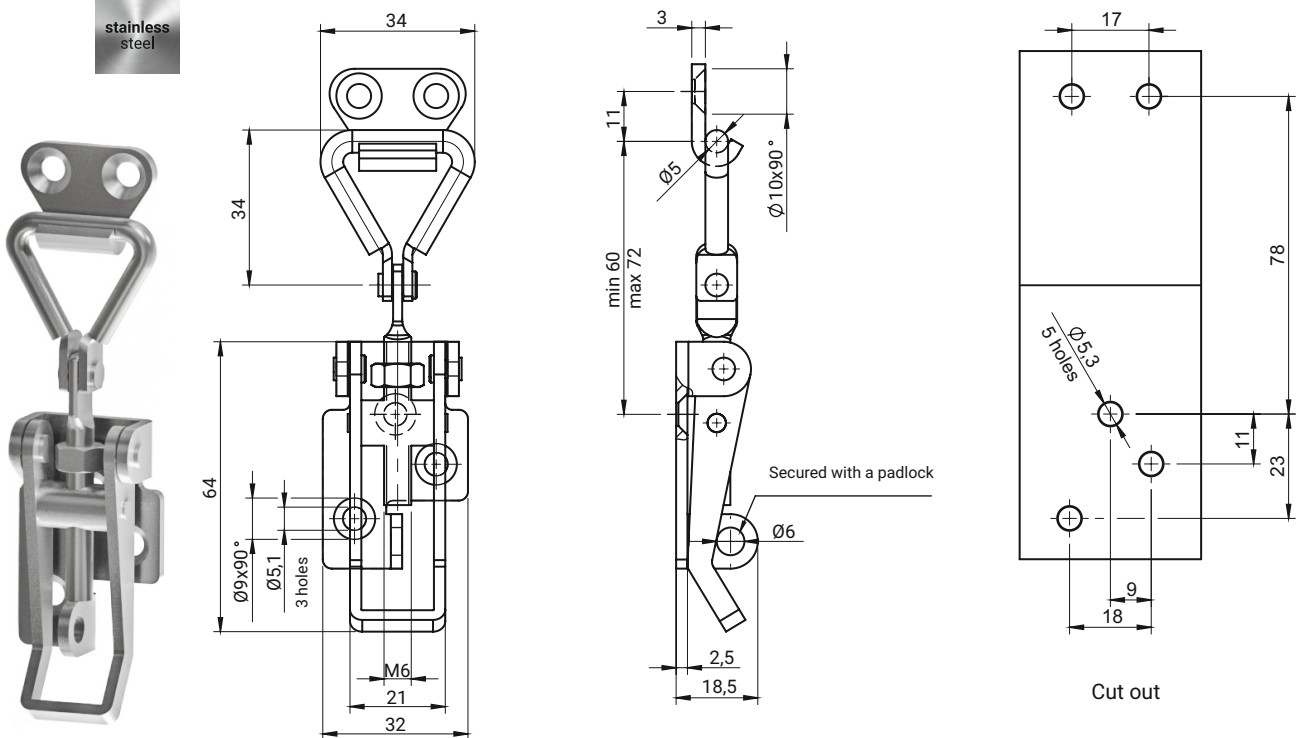

 stainless steel

Latch supplied with a catch

CATALOGUE NO.	MATERIAL
3.ST264.001	Stainless steel

 stainless steel

Latch supplied with a catch

CATALOGUE NO.	DETAIL	MATERIAL
3.ST265.001SN	Latch secured with a padlock	Stainless steel