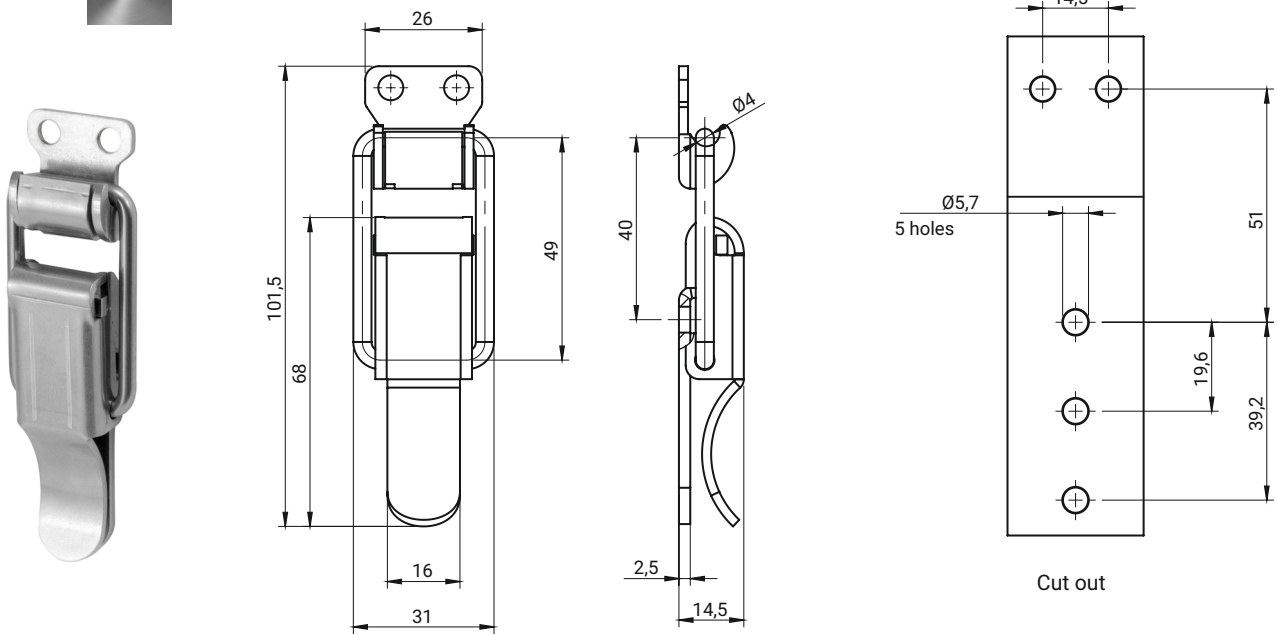

 stainless steel

Latch supplied with a catch

CATALOGUE NO.	MATERIAL
3.ST264.001	Stainless steel

 stainless steel

Latch supplied with a catch

CATALOGUE NO.	DETAIL	MATERIAL
3.ST265.001SN	Latch secured with a padlock	Stainless steel