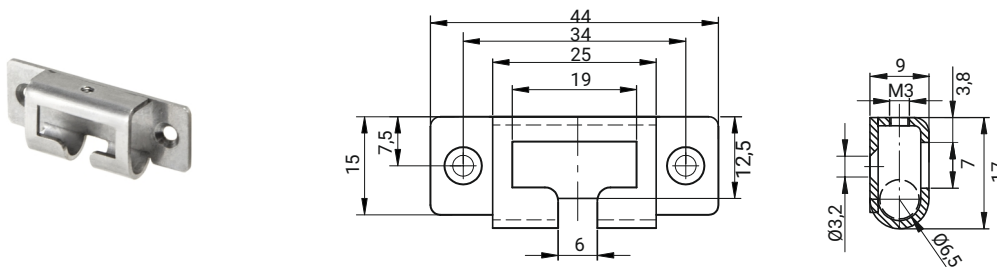

## Latch 3.ST201, 3.ST202

Preferred catch:

- 3.ST201UN.001 (2B-1)
  - 3.ST201UN.001SN (2B-1)
- Catch ordered separately

CATALOGUE NO.	MATERIAL
3.ST201.001	Steel zinc plated
3.ST201.001SN	Stainless steel

CATALOGUE NO.	MATERIAL
3.ST201UN.001*	Steel zinc plated
3.ST201UN.001SN*	Stainless steel

Preferred catch:

- 3.ST200.002 (2B-1)
  - 3.ST200.002SN (2B-1)
- Catch ordered separately

CATALOGUE NO.	MATERIAL
3.ST202.001	Steel zinc plated
3.ST202.001SN	Stainless steel

CATALOGUE NO.	MATERIAL
3.ST200.002*	Steel zinc plated
3.ST200.002SN*	Stainless steel