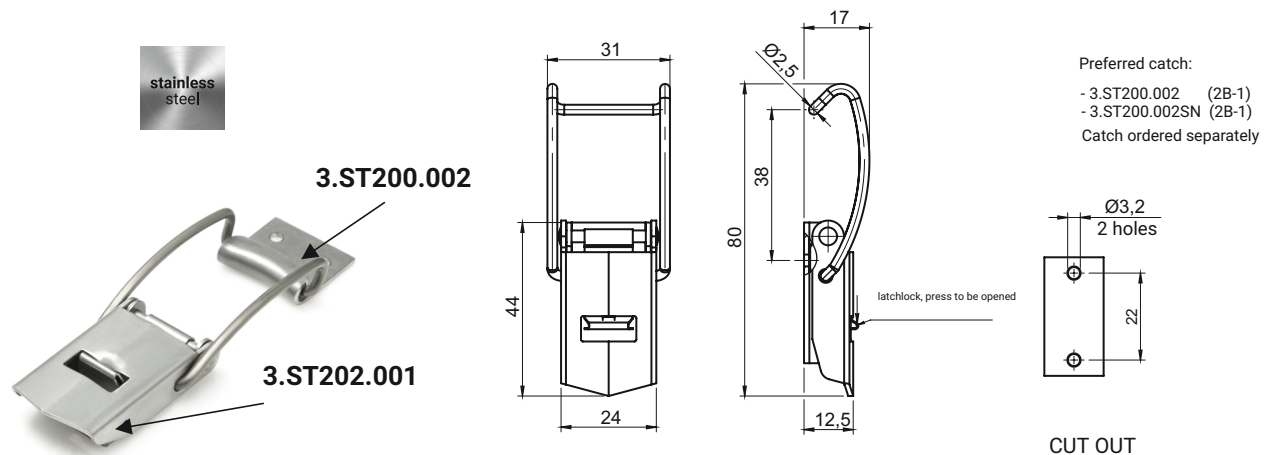

## Latch 3.ST201, 3.ST202

Preferred catch:

- 3.ST201UN.001 (2B-1)
  - 3.ST201UN.001SN (2B-1)
- Catch ordered separately

CATALOGUE NO.	MATERIAL
3.ST201.001	Steel zinc plated
3.ST201.001SN	Stainless steel

CATALOGUE NO.	MATERIAL
3.ST201UN.001*	Steel zinc plated
3.ST201UN.001SN*	Stainless steel

Preferred catch:

- 3.ST200.002 (2B-1)
  - 3.ST200.002SN (2B-1)
- Catch ordered separately

CATALOGUE NO.	MATERIAL
3.ST202.001	Steel zinc plated
3.ST202.001SN	Stainless steel

CATALOGUE NO.	MATERIAL
3.ST200.002*	Steel zinc plated
3.ST200.002SN*	Stainless steel