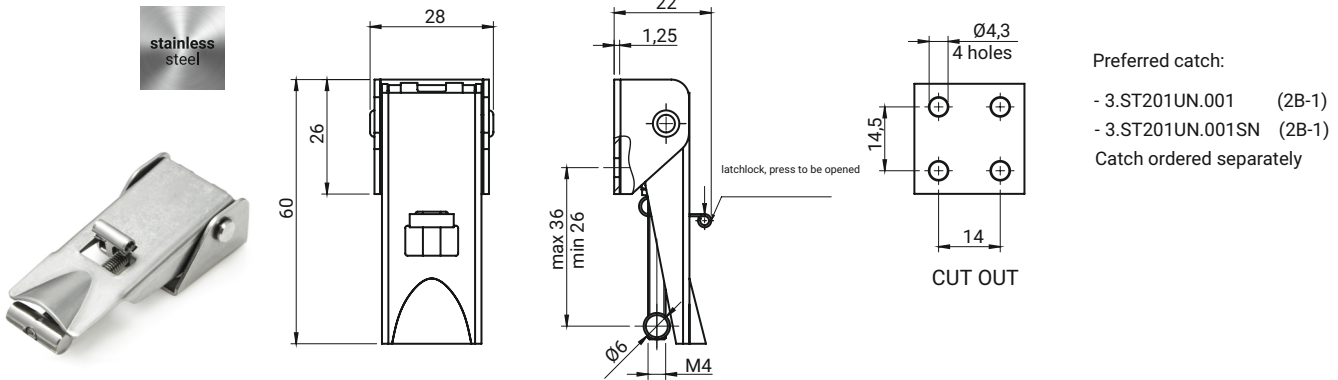

## Latch 3.ST201, 3.ST202

Preferred catch:

- 3.ST201UN.001 (2B-1)
  - 3.ST201UN.001SN (2B-1)
- Catch ordered separately

CATALOGUE NO.	MATERIAL
3.ST201.001	Steel zinc plated
3.ST201.001SN	Stainless steel

CATALOGUE NO.	MATERIAL
3.ST201UN.001*	Steel zinc plated
3.ST201UN.001SN*	Stainless steel

Preferred catch:

- 3.ST200.002 (2B-1)
  - 3.ST200.002SN (2B-1)
- Catch ordered separately

CATALOGUE NO.	MATERIAL
3.ST202.001	Steel zinc plated
3.ST202.001SN	Stainless steel

CATALOGUE NO.	MATERIAL
3.ST200.002*	Steel zinc plated
3.ST200.002SN*	Stainless steel