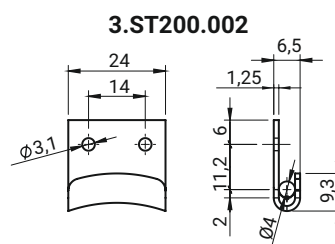

## Latch 3.ST201, 3.ST202

Preferred catch:

- 3.ST201UN.001 (2B-1)
  - 3.ST201UN.001SN (2B-1)
- Catch ordered separately

CATALOGUE NO.	MATERIAL
3.ST201.001	Steel zinc plated
3.ST201.001SN	Stainless steel

CATALOGUE NO.	MATERIAL
3.ST201UN.001*	Steel zinc plated
3.ST201UN.001SN*	Stainless steel

Preferred catch:

- 3.ST200.002 (2B-1)
  - 3.ST200.002SN (2B-1)
- Catch ordered separately

CATALOGUE NO.	MATERIAL
3.ST202.001	Steel zinc plated
3.ST202.001SN	Stainless steel

CATALOGUE NO.	MATERIAL
3.ST200.002*	Steel zinc plated
3.ST200.002SN*	Stainless steel