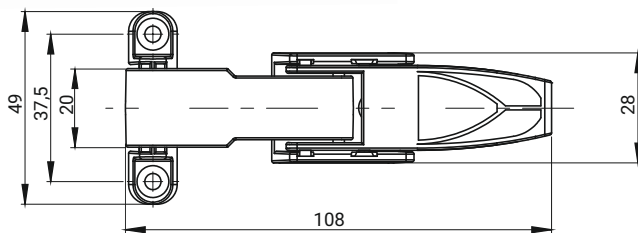

Mounting hole

Latch supplied with a catch

CATALOGUE NO.	MATERIAL	FINISH [C]	
		RAL 9005	
4.490.001	Plastic - elastomer	07	

Mounting hole

Latch supplied with a catch

CATALOGUE NO.	MATERIAL	FINISH [C]	
		RAL 9005	RAL 7035
4.491.001	PP	07	08

How to order :

Catalogue number

Finish

4.491.001 - C