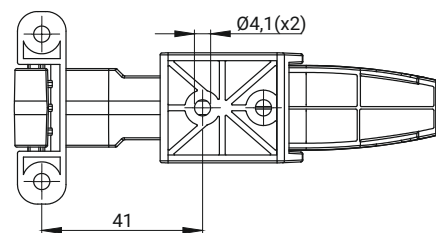

Mounting hole

Latch supplied with a catch

CATALOGUE NO.	MATERIAL	FINISH [C]	
		RAL 9005	
4.490.001	Plastic - elastomer	07	

Mounting hole

Latch supplied with a catch

CATALOGUE NO.	MATERIAL	FINISH [C]	
		RAL 9005	RAL 7035
4.491.001	PP	07	08

How to order :

Catalogue number

Finish

4.491.001 - C