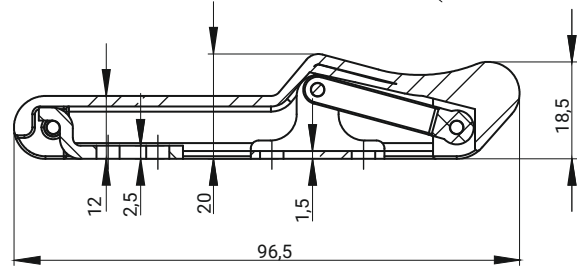

Mounting hole

Latch supplied with a catch

CATALOGUE NO.	MATERIAL	FINISH [C]	
		RAL 9005	
4.490.001	Plastic - elastomer	07	

Mounting hole

Latch supplied with a catch

CATALOGUE NO.	MATERIAL	FINISH [C]	
		RAL 9005	RAL 7035
4.491.001	PP	07	08

How to order :

Catalogue number

Finish

4.491.001 - C