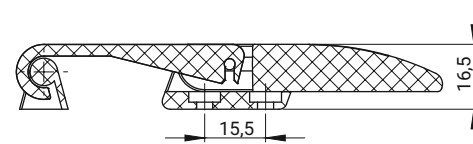

Mounting hole

Latch supplied with a catch

CATALOGUE NO.	MATERIAL	FINISH [C]	
		RAL 9005	
4.490.001	Plastic - elastomer	07	

Mounting hole

Latch supplied with a catch

CATALOGUE NO.	MATERIAL	FINISH [C]	
		RAL 9005	RAL 7035
4.491.001	PP	07	08

How to order :

Catalogue number

Finish

4.491.001 - C