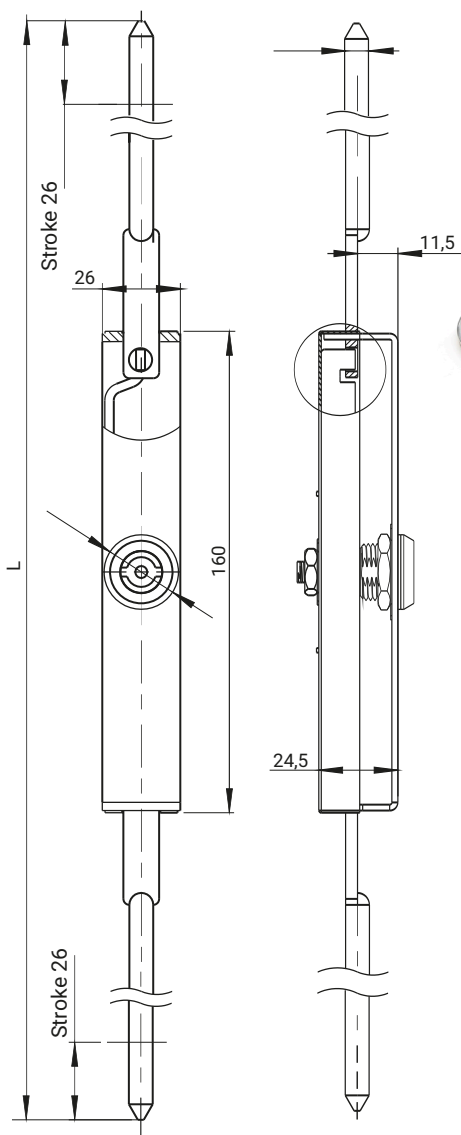

GE-0100

LH/RH

**INSERT [X]**

For this lock you can order key from page 2A-130, 131, 133, 136 (ø13,5)

TYPE OF LOCK	COMPONENTS	MATERIAL	FINISH [C]
			Chrome
GE-0101	Housing, insert	Brass - chromium	01
	Cam	Steel zinc plated	-
GE-0100	Housing, insert	Brass - chromium	01
	Cam	Stainless steel	-

**How to order:**

Type of lock

Type of insert

Height cam H (20, 22, 24) only for GE-0101 lock

Version (P-right, L-left)

Finish

\* possibility to make in another dimension