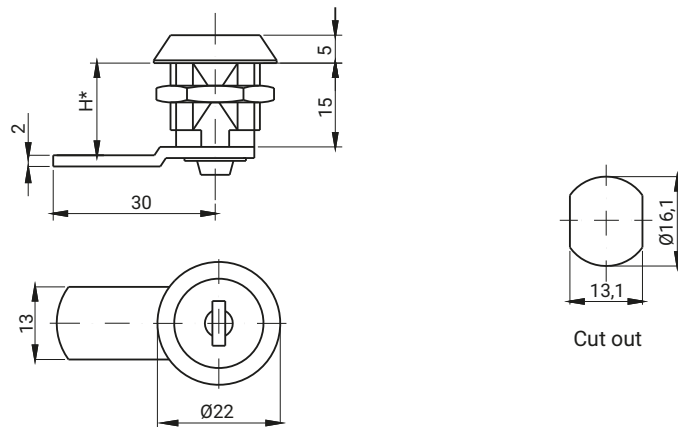

| KEY CODE |    | FINISH [C] |
|----------|----|------------|
| 25001    | RK | Chrome     |
|          |    | 01         |

| TYPE OF LOCK | COMPONENTS | MATERIAL          |
|--------------|------------|-------------------|
| Z-2106       | Housing    | ZAMAK 5           |
|              | Cam        | Steel zinc plated |

**How to order:**

- Type of lock
- Key code
- Height cam H = 20, 22, 26
- Finish

| KEY CODE |    | FINISH [C] |
|----------|----|------------|
| 827      | RK | Chrome     |
|          |    | 01         |

| TYPE OF LOCK | COMPONENTS | MATERIAL          |
|--------------|------------|-------------------|
| Z-0233       | Housing    | ZAMAK 5           |
|              | Cam        | Steel zinc plated |

**How to order:**

- Type of lock
- Key code
- Height cam H = 15, 17
- Finish

\* possibility to make in another dimension