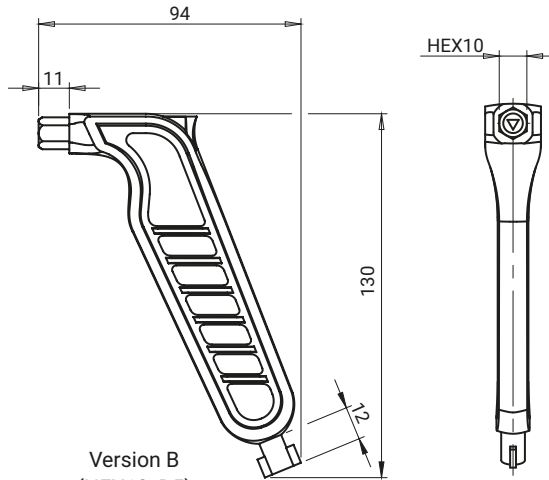

NEW

**Version A**

Version A  
(KW9-8, D5)

**Version B**

Version B  
(HEX10, D5)

CATALOGUE NO.	VERSION	INSERTS [X]	MATERIAL	FINISH [C]
2.KL-X.012	A		ZAMAK 5	Without finish
				Chrome
	B			00
				01
				Nickel
				02
				04
				RAL 9005

**How to order:**

Catalog number, key version [X]

Finish [C]