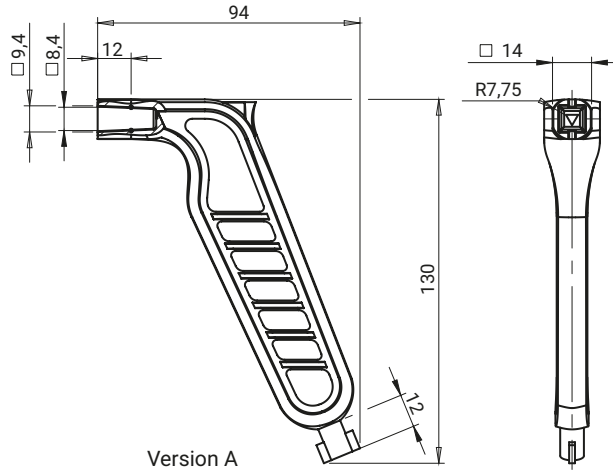

NEW

**Version A**

Version A  
(KW9-8, D5)

**Version B**

Version B  
(HEX10, D5)

CATALOGUE NO.	VERSION	INSERTS [X]	MATERIAL	FINISH [C]
2.KL-X.012	A		ZAMAK 5	Without finish
				Chrome
	B			00
				01
				Nickel
				02
				04
				RAL 9005

**How to order:**

Catalog number, key version [X]

Finish [C]