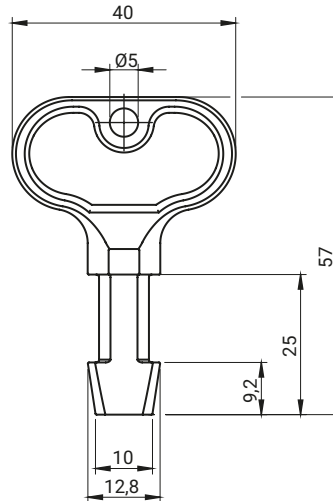

CATALOGUE NO.	MATERIAL	FINISH [C]	
		RAL 9005	RAL 7035
2.KLE-GZ.001	Polyamide	07	08

How to order:

Catalogue number, type of key

Finish

CATALOGUE NO.	MATERIAL	FINISH [C]	
		RAL 9005	RAL 7035
2.KLF-GZ.001	Polyamide	07	08

How to order:

Catalogue number, type of key

Finish