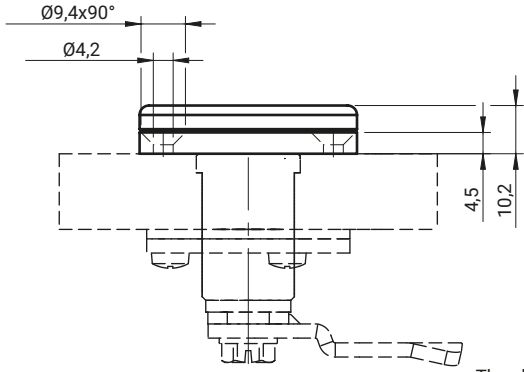

Cover 2.904.020SN

Locking washer 2.907, 2.911

The shutter automatically returns to the closed position

Cover 2.904.020SN compatible with locks: M22K, M22K15, M22KW, M22SK30, M22SK32, M22SK37.
* not included in delivery

NR CATALOGUE NO.	DETAIL	MATERIAL
2.904.020SN	Cover	Stainless steel, electropolished

CATALOGUE NO.	COMPONENTS	MATERIAL
2.907.002	Locking washer	Steel zinc plated
2.907.002SN	Locking washer	Stainless steel

CATALOGUE NO.	COMPONENTS	MATERIAL
2.911.001	Locking washer	Steel zinc plated
2.911.001SN	Locking washer	Stainless steel