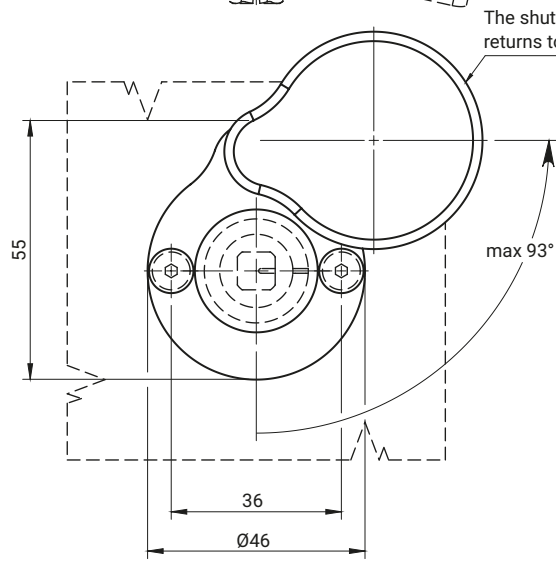

Cover 2.904.020SN

Locking washer 2.907, 2.911

The shutter automatically returns to the closed position

Cover 2.904.020SN compatible with locks: M22K, M22K15, M22KW, M22SK30, M22SK32, M22SK37.
* not included in delivery

NR CATALOGUE NO.	DETAIL	MATERIAL
2.904.020SN	Cover	Stainless steel, electropolished

CATALOGUE NO.	COMPONENTS	MATERIAL
2.907.002	Locking washer	Steel zinc plated
2.907.002SN	Locking washer	Stainless steel

CATALOGUE NO.	COMPONENTS	MATERIAL
2.911.001	Locking washer	Steel zinc plated
2.911.001SN	Locking washer	Stainless steel