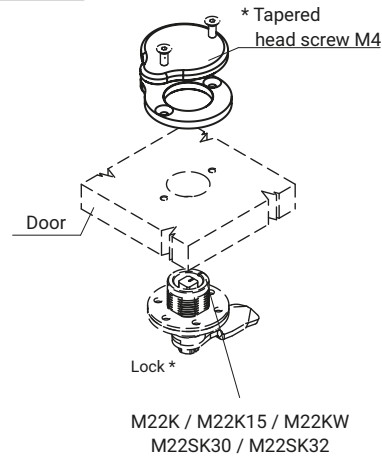

Cover 2.904.020SN

Locking washer 2.907, 2.911

The shutter automatically returns to the closed position

Cover 2.904.020SN compatible with locks: M22K, M22K15, M22KW, M22SK30, M22SK32, M22SK37.
* not included in delivery

NR CATALOGUE NO.	DETAIL	MATERIAL
2.904.020SN	Cover	Stainless steel, electropolished

CATALOGUE NO.	COMPONENTS	MATERIAL
2.907.002	Locking washer	Steel zinc plated
2.907.002SN	Locking washer	Stainless steel

CATALOGUE NO.	COMPONENTS	MATERIAL
2.911.001	Locking washer	Steel zinc plated
2.911.001SN	Locking washer	Stainless steel