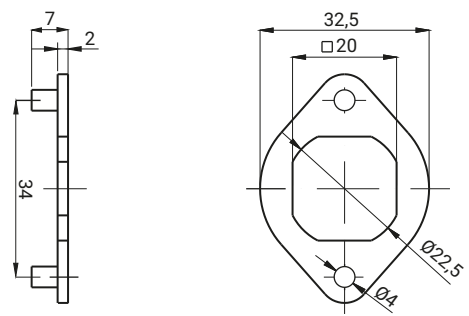

Cover 2.904.020SN

Locking washer 2.907, 2.911

The shutter automatically returns to the closed position

Cover 2.904.020SN compatible with locks: M22K, M22K15, M22KW, M22SK30, M22SK32, M22SK37.
* not included in delivery

NR CATALOGUE NO.	DETAIL	MATERIAL
2.904.020SN	Cover	Stainless steel, electropolished

CATALOGUE NO.	COMPONENTS	MATERIAL
2.907.002	Locking washer	Steel zinc plated
2.907.002SN	Locking washer	Stainless steel