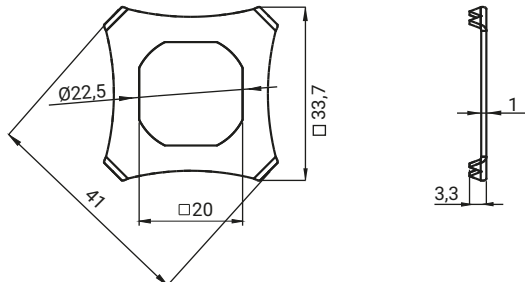

Cover 2.904.020SN

Locking washer 2.907, 2.911

The shutter automatically returns to the closed position

Cover 2.904.020SN compatible with locks: M22K, M22K15, M22KW, M22SK30, M22SK32, M22SK37.
* not included in delivery

NR CATALOGUE NO.	DETAIL	MATERIAL
2.904.020SN	Cover	Stainless steel, electropolished

CATALOGUE NO.	COMPONENTS	MATERIAL
2.907.002	Locking washer	Steel zinc plated
2.907.002SN	Locking washer	Stainless steel