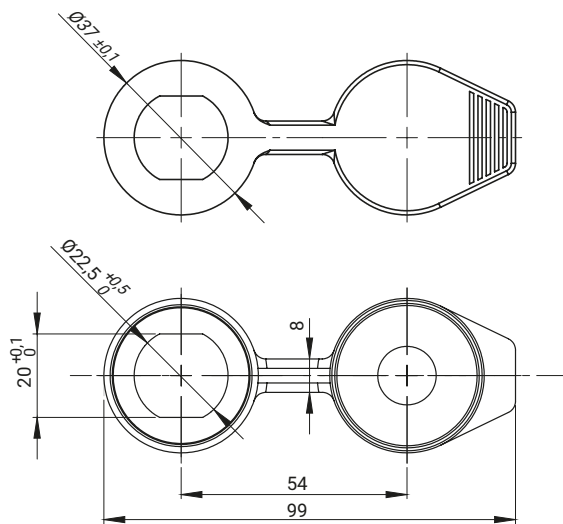

**Cover 2.904.005**

**Cover 2.904.006**

**Cover 2.904.007**

**Cover 2.904.008**

**Attention:**

In case of adjusting the handle the H dimension reduces of 2mm

\* colour 7035 available on special request

CATALOGUE NO.	TYPE OF LOCK	MATERIAL	FINISH [C]
			RAL9005
2.904.005	M22	TPE	07
2.904.006	M24		
2.904.007	M19W		
2.904.008	M16		