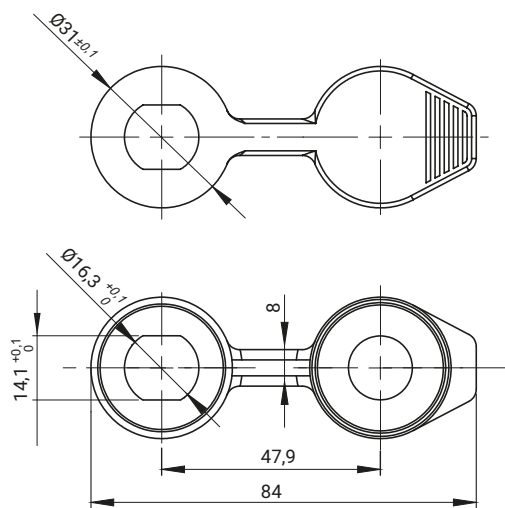

**Cover 2.904.005**

**Cover 2.904.006**

**Cover 2.904.007**

**Cover 2.904.008**

**Attention:**

In case of adjusting the handle the H dimension reduces of 2mm

\* colour 7035 available on special request

CATALOGUE NO.	TYPE OF LOCK	MATERIAL	FINISH [C]
			RAL9005
2.904.005	M22	TPE	07
2.904.006	M24		
2.904.007	M19W		
2.904.008	M16		