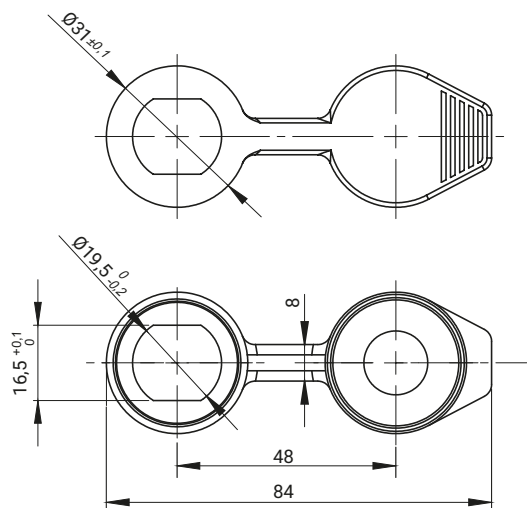

**Cover 2.904.005**

**Cover 2.904.006**

**Cover 2.904.007**

**Cover 2.904.008**

**Attention:**

In case of adjusting the handle the H dimension reduces of 2mm

\* colour 7035 available on special request

CATALOGUE NO.	TYPE OF LOCK	MATERIAL	FINISH [C]
			RAL9005
2.904.005	M22	TPE	07
2.904.006	M24		
2.904.007	M19W		
2.904.008	M16		