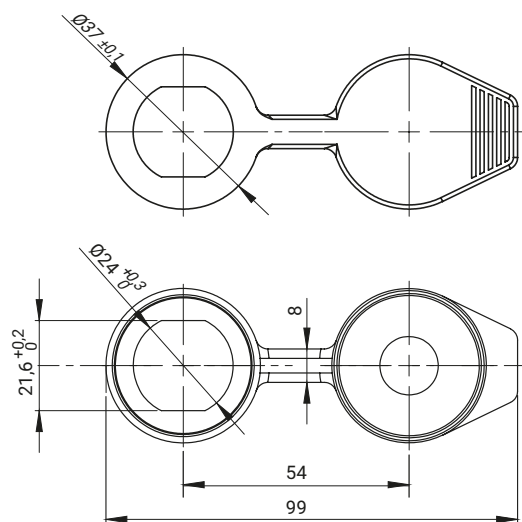

**Cover 2.904.005**

**Cover 2.904.006**

**Cover 2.904.007**

**Cover 2.904.008**

**Attention:**

In case of adjusting the handle the H dimension reduces of 2mm

\* colour 7035 available on special request

CATALOGUE NO.	TYPE OF LOCK	MATERIAL	FINISH [C]
			RAL9005
2.904.005	M22	TPE	07
2.904.006	M24		
2.904.007	M19W		
2.904.008	M16		