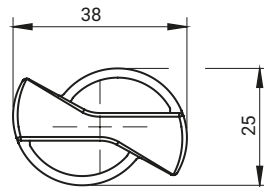

Butterfly knobs for M22-3 lock

Type M11/M12

Type M11/M12

Type M2

Type M2

M11, M12, M2 butterfly knobs are compatible with M22-3 lock - page 2A-9

TYPE	MATERIAL		KNOB FINISH [D]	
	Insert	Knob	RAL 9005	RAL 7035
M11	ZAMAK 5	Polyamide	07	08
M12	Stainless steel	Polyamide		
M2	Polyamide	Polyamide		