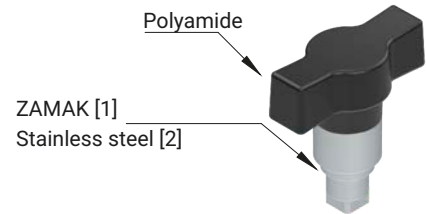

Butterfly knobs for M22-3 lock

Type M11/M12

Type M11/M12

Type M2

Type M2

M11, M12, M2 butterfly knobs are compatible with M22-3 lock - page 2A-9

TYPE	MATERIAL		KNOB FINISH [D]	
	Insert	Knob	RAL 9005	RAL 7035
M11	ZAMAK 5	Polyamide	07	08
M12	Stainless steel	Polyamide		
M2	Polyamide	Polyamide		