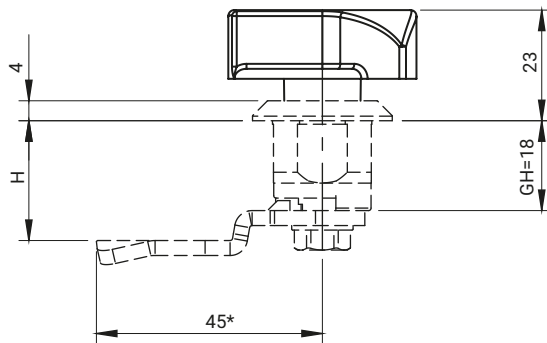

Butterfly knobs for M22-3 lock

Type M11/M12

Type M11/M12

Type M2

Type M2

M11, M12, M2 butterfly knobs are compatible with M22-3 lock - page 2A-9

TYPE	MATERIAL		KNOB FINISH [D]	
	Insert	Knob	RAL 9005	RAL 7035
M11	ZAMAK 5	Polyamide	07	08
M12	Stainless steel	Polyamide		
M2	Polyamide	Polyamide		