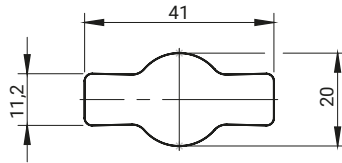

Butterfly knobs for M22-3 lock

Type M11/M12

Type M11/M12

Type M2

Type M2

M11, M12, M2 butterfly knobs are compatible with M22-3 lock - page 2A-9

TYPE	MATERIAL		KNOB FINISH [D]	
	Insert	Knob	RAL 9005	RAL 7035
M11	ZAMAK 5	Polyamide	07	08
M12	Stainless steel	Polyamide		
M2	Polyamide	Polyamide		