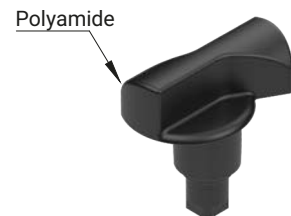

Butterfly knobs for M22-3 lock

Type M11/M12

Type M11/M12

Type M2

Type M2

M11, M12, M2 butterfly knobs are compatible with M22-3 lock - page 2A-9

TYPE	MATERIAL		KNOB FINISH [D]	
	Insert	Knob	RAL 9005	RAL 7035
M11	ZAMAK 5	Polyamide	07	08
M12	Stainless steel	Polyamide		
M2	Polyamide	Polyamide		