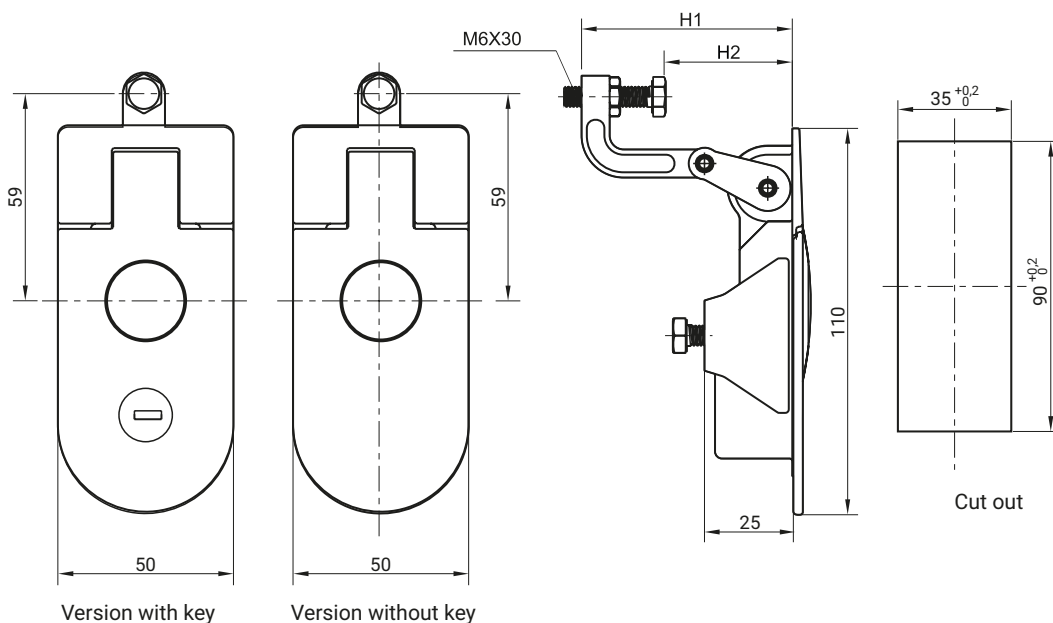

CATALOGUE NO.	COMPONENTS	MATERIAL	FINISH [C]
			RAL 9005
2.601.001	Housing, Handle	ZAMAK 5	04

CATALOGUE NO. WITH KEY	CATALOGUE NO. WITHOUT KEY	DIMENSION		COMPONENTS	MATERIAL	FINISH [C]
		H1	H2			RAL 9005
2.601.101	2.601.201	29	0-15	Housing, Handle	ZAMAK 5	04
2.601.102	2.601.202	60	30-45			
2.601.103	2.601.203	43	15-30			
2.601.104	2.601.204	75	45-60			

**How to order:**

Type of lock  
Dimension H1  
Finish [C]