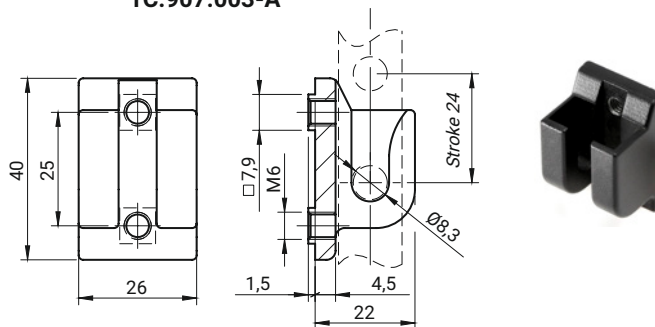

Catch for flat rod ver. B

Distance D314-85

Catch W314-85-A  
1C.907.003-A

Catch W314-85-D  
1C.907.003-D

Catch W314-85-C  
1C.907.003-C

Catch W314-85-B  
1C.907.003-B

Catch W314-80  
1C.907.002

Catch W314-60  
1C.907.007

CAT. NUMBER	NAME	MATERIAL
1C.908.001	Distance D314-85 for catch 1C.907.003.001	ZAMAK 5
1C.907.003-A	Catch W314-85-A	ZAMAK 5
1C.907.003-B	Catch W314-85-B	ZAMAK 5
1C.907.003-C	Catch W314-85-C	ZAMAK 5
1C.907.003-C SN	Catch W314-85-C	Stainless steel
1C.907.003-D	Catch W314-85-C	ZAMAK 5
1C.907.002	Catch W314-80	Steel zinc plated
1C.907.007	Catch W314-60	Steel zinc plated