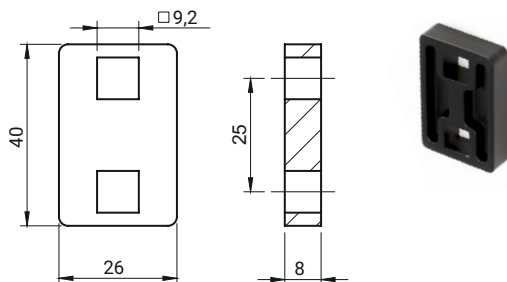

Catch for flat rod ver. B

Distance D314-85

Catch W314-85-A  
1C.907.003-A

Catch W314-85-D  
1C.907.003-D

Catch W314-85-C  
1C.907.003-C

Catch W314-85-B  
1C.907.003-B

Catch W314-80  
1C.907.002

Catch W314-60  
1C.907.007

CAT. NUMBER	NAME	MATERIAL
1C.908.001	Distance D314-85 for catch 1C.907.003.001	ZAMAK 5
1C.907.003-A	Catch W314-85-A	ZAMAK 5
1C.907.003-B	Catch W314-85-B	ZAMAK 5
1C.907.003-C	Catch W314-85-C	ZAMAK 5
1C.907.003-C SN	Catch W314-85-C	Stainless steel
1C.907.003-D	Catch W314-85-C	ZAMAK 5
1C.907.002	Catch W314-80	Steel zinc plated
1C.907.007	Catch W314-60	Steel zinc plated