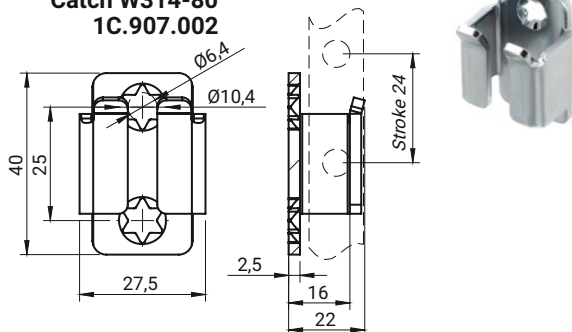

Catch for flat rod ver. B

Distance D314-85

Catch W314-85-A  
1C.907.003-A

Catch W314-85-D  
1C.907.003-D

Catch W314-85-C  
1C.907.003-C

Catch W314-85-B  
1C.907.003-B

Catch W314-80  
1C.907.002

Catch W314-60  
1C.907.007

CAT. NUMBER	NAME	MATERIAL
1C.908.001	Distance D314-85 for catch 1C.907.003.001	ZAMAK 5
1C.907.003-A	Catch W314-85-A	ZAMAK 5
1C.907.003-B	Catch W314-85-B	ZAMAK 5
1C.907.003-C	Catch W314-85-C	ZAMAK 5
1C.907.003-C SN	Catch W314-85-C	Stainless steel
1C.907.003-D	Catch W314-85-C	ZAMAK 5
1C.907.002	Catch W314-80	Steel zinc plated
1C.907.007	Catch W314-60	Steel zinc plated