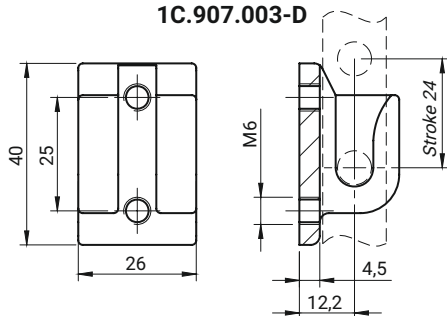

Catch for flat rod ver. B

Distance D314-85

Catch W314-85-A  
1C.907.003-A

Catch W314-85-D  
1C.907.003-D

Catch W314-85-C  
1C.907.003-C

Catch W314-85-B  
1C.907.003-B

Catch W314-80  
1C.907.002

Catch W314-60  
1C.907.007

CAT. NUMBER	NAME	MATERIAL
1C.908.001	Distance D314-85 for catch 1C.907.003.001	ZAMAK 5
1C.907.003-A	Catch W314-85-A	ZAMAK 5
1C.907.003-B	Catch W314-85-B	ZAMAK 5
1C.907.003-C	Catch W314-85-C	ZAMAK 5
1C.907.003-C SN	Catch W314-85-C	Stainless steel
1C.907.003-D	Catch W314-85-C	ZAMAK 5
1C.907.002	Catch W314-80	Steel zinc plated
1C.907.007	Catch W314-60	Steel zinc plated