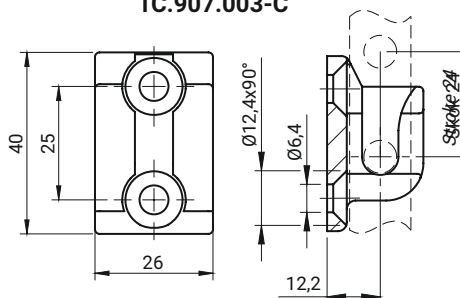

Catch for flat rod ver. B

Distance D314-85

Catch W314-85-A  
1C.907.003-A

Catch W314-85-D  
1C.907.003-D

Catch W314-85-C  
1C.907.003-C

Catch W314-85-B  
1C.907.003-B

Catch W314-80  
1C.907.002

Catch W314-60  
1C.907.007

CAT. NUMBER	NAME	MATERIAL
1C.908.001	Distance D314-85 for catch 1C.907.003.001	ZAMAK 5
1C.907.003-A	Catch W314-85-A	ZAMAK 5
1C.907.003-B	Catch W314-85-B	ZAMAK 5
1C.907.003-C	Catch W314-85-C	ZAMAK 5
1C.907.003-C SN	Catch W314-85-C	Stainless steel
1C.907.003-D	Catch W314-85-C	ZAMAK 5
1C.907.002	Catch W314-80	Steel zinc plated
1C.907.007	Catch W314-60	Steel zinc plated