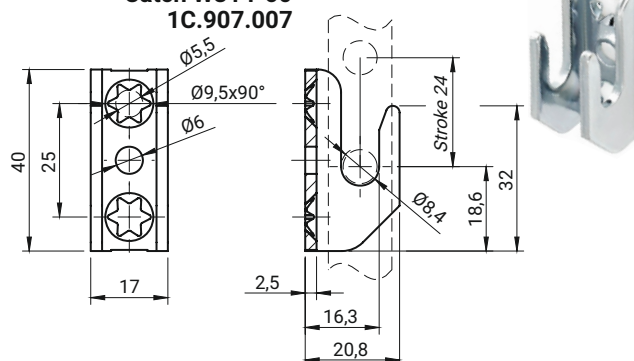

Catch for flat rod ver. B

Distance D314-85

Catch W314-85-A  
1C.907.003-A

Catch W314-85-D  
1C.907.003-D

Catch W314-85-C  
1C.907.003-C

Catch W314-85-B  
1C.907.003-B

Catch W314-80  
1C.907.002

Catch W314-60  
1C.907.007

CAT. NUMBER	NAME	MATERIAL
1C.908.001	Distance D314-85 for catch 1C.907.003.001	ZAMAK 5
1C.907.003-A	Catch W314-85-A	ZAMAK 5
1C.907.003-B	Catch W314-85-B	ZAMAK 5
1C.907.003-C	Catch W314-85-C	ZAMAK 5
1C.907.003-C SN	Catch W314-85-C	Stainless steel
1C.907.003-D	Catch W314-85-C	ZAMAK 5
1C.907.002	Catch W314-80	Steel zinc plated
1C.907.007	Catch W314-60	Steel zinc plated