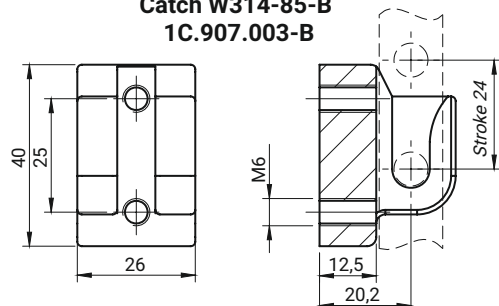

Catch for flat rod ver. B

Distance D314-85

Catch W314-85-A  
1C.907.003-A

Catch W314-85-D  
1C.907.003-D

Catch W314-85-C  
1C.907.003-C

Catch W314-85-B  
1C.907.003-B

Catch W314-80  
1C.907.002

Catch W314-60  
1C.907.007

CAT. NUMBER	NAME	MATERIAL
1C.908.001	Distance D314-85 for catch 1C.907.003.001	ZAMAK 5
1C.907.003-A	Catch W314-85-A	ZAMAK 5
1C.907.003-B	Catch W314-85-B	ZAMAK 5
1C.907.003-C	Catch W314-85-C	ZAMAK 5
1C.907.003-C SN	Catch W314-85-C	Stainless steel
1C.907.003-D	Catch W314-85-C	ZAMAK 5
1C.907.002	Catch W314-80	Steel zinc plated
1C.907.007	Catch W314-60	Steel zinc plated