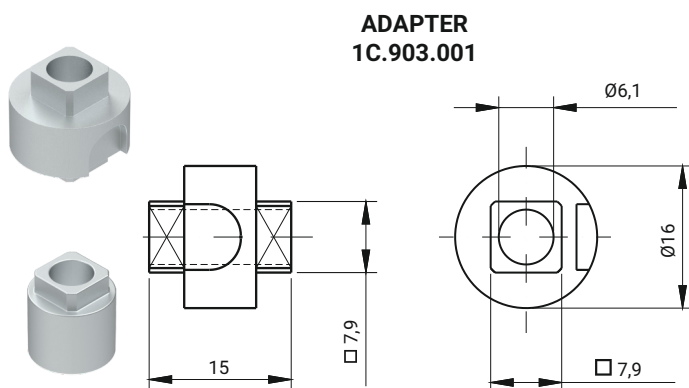

Cap 1C.902, bushing 1C.901, adapter 1C.903

CAT. NUMBER	NAME	MATERIAL
1C.901.001	Bushing for doors at thickness 2,5mm	ZAMAK 5
1C.901.001SN	Bushing for doors at thickness 2,5mm	Stainless steel
1C.901.005	Bushing for doors at thickness 1,5mm	ZAMAK 5
1C.901.005SN	Bushing for doors at thickness 1,5mm	Stainless steel
1C.902.001	Cap	ZAMAK 5
1C.902.001SN	Cap	Stainless steel
1C.902.003	Cap PA	PA6GF30
1C.902.003.1	Cap PA	PA6GF30
1C.902.003.2	Cap PA	PA6GF30
1C.903.001	Adapter	ZAMAK 5
1C.903.001SN	Adapter	Stainless steel