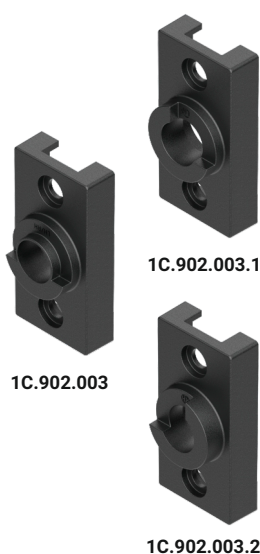

Cap 1C.902, bushing 1C.901, adapter 1C.903

CAT. NUMBER	NAME	MATERIAL
1C.901.001	Bushing for doors at thickness 2,5mm	ZAMAK 5
1C.901.001SN	Bushing for doors at thickness 2,5mm	Stainless steel
1C.901.005	Bushing for doors at thickness 1,5mm	ZAMAK 5
1C.901.005SN	Bushing for doors at thickness 1,5mm	Stainless steel
1C.902.001	Cap	ZAMAK 5
1C.902.001SN	Cap	Stainless steel
1C.902.003	Cap PA	PA6GF30
1C.902.003.1	Cap PA	PA6GF30
1C.902.003.2	Cap PA	PA6GF30
1C.903.001	Adapter	ZAMAK 5
1C.903.001SN	Adapter	Stainless steel