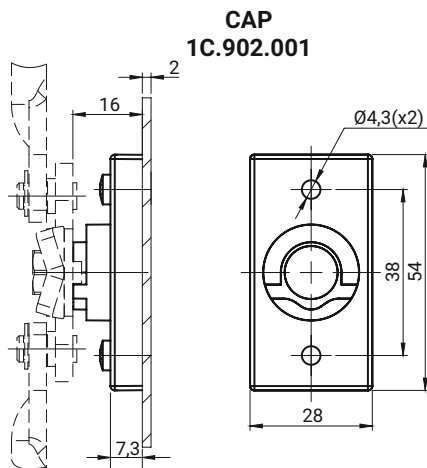

Cap 1C.902, bushing 1C.901, adapter 1C.903

CAT. NUMBER	NAME	MATERIAL
1C.901.001	Bushing for doors at thickness 2,5mm	ZAMAK 5
1C.901.001SN	Bushing for doors at thickness 2,5mm	Stainless steel
1C.901.005	Bushing for doors at thickness 1,5mm	ZAMAK 5
1C.901.005SN	Bushing for doors at thickness 1,5mm	Stainless steel
1C.902.001	Cap	ZAMAK 5
1C.902.001SN	Cap	Stainless steel
1C.902.003	Cap PA	PA6GF30
1C.902.003.1	Cap PA	PA6GF30
1C.902.003.2	Cap PA	PA6GF30
1C.903.001	Adapter	ZAMAK 5
1C.903.001SN	Adapter	Stainless steel