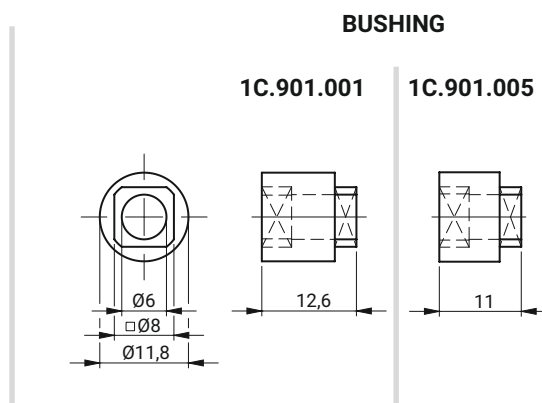

Cap 1C.902, bushing 1C.901, adapter 1C.903

CAT. NUMBER	NAME	MATERIAL
1C.901.001	Bushing for doors at thickness 2,5mm	ZAMAK 5
1C.901.001SN	Bushing for doors at thickness 2,5mm	Stainless steel
1C.901.005	Bushing for doors at thickness 1,5mm	ZAMAK 5
1C.901.005SN	Bushing for doors at thickness 1,5mm	Stainless steel
1C.902.001	Cap	ZAMAK 5
1C.902.001SN	Cap	Stainless steel
1C.902.003	Cap PA	PA6GF30
1C.902.003.1	Cap PA	PA6GF30
1C.902.003.2	Cap PA	PA6GF30
1C.903.001	Adapter	ZAMAK 5
1C.903.001SN	Adapter	Stainless steel