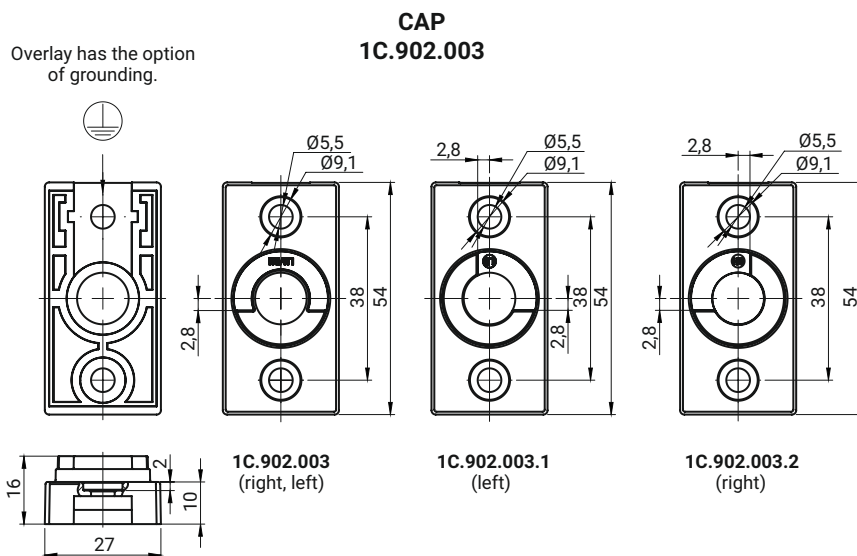

Cap 1C.902, bushing 1C.901, adapter 1C.903

CAT. NUMBER	NAME	MATERIAL
1C.901.001	Bushing for doors at thickness 2,5mm	ZAMAK 5
1C.901.001SN	Bushing for doors at thickness 2,5mm	Stainless steel
1C.901.005	Bushing for doors at thickness 1,5mm	ZAMAK 5
1C.901.005SN	Bushing for doors at thickness 1,5mm	Stainless steel
1C.902.001	Cap	ZAMAK 5
1C.902.001SN	Cap	Stainless steel
1C.902.003	Cap PA	PA6GF30
1C.902.003.1	Cap PA	PA6GF30
1C.902.003.2	Cap PA	PA6GF30
1C.903.001	Adapter	ZAMAK 5
1C.903.001SN	Adapter	Stainless steel