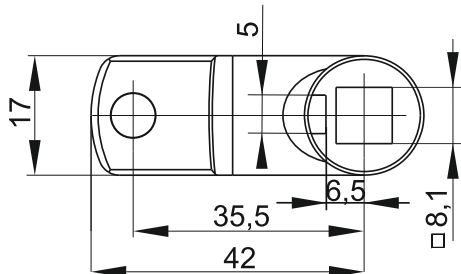

1-point CAM JZ
(without limiter)

short screw 30mm
long screw 51mm

1-point CAM JZ
(with limiter)

short screw 30mm
long screw 51mm

CATALOGUE NO.	NAME	MATERIAL
JZ-001	1-point CAM JZ without limited	Zamak - RAL 9005, zinc plated, chrome
JZ-002	1-point CAM JZ with limited	Zamak - RAL 9005, zinc plated, chrome