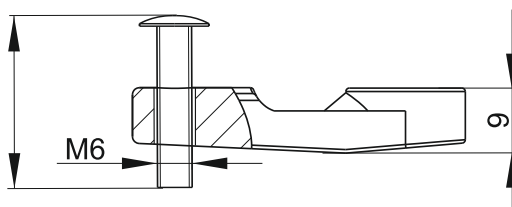

1-point CAM JZ
(without limiter)

short screw 30mm
long screw 51mm

1-point CAM JZ
(with limiter)

short screw 30mm
long screw 51mm

CATALOGUE NO.	NAME	MATERIAL
JZ-001	1-point CAM JZ without limited	Zamak - RAL 9005, zinc plated, chrome
JZ-002	1-point CAM JZ with limited	Zamak - RAL 9005, zinc plated, chrome