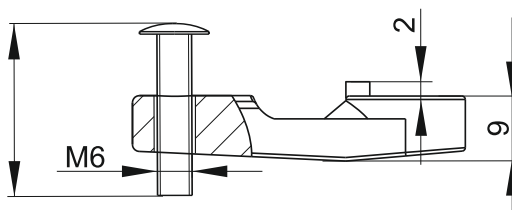

1-point CAM JZ
(without limiter)

short screw 30mm
long screw 51mm

1-point CAM JZ
(with limiter)

short screw 30mm
long screw 51mm

CATALOGUE NO.	NAME	MATERIAL
JZ-001	1-point CAM JZ without limited	Zamak - RAL 9005, zinc plated, chrome
JZ-002	1-point CAM JZ with limited	Zamak - RAL 9005, zinc plated, chrome