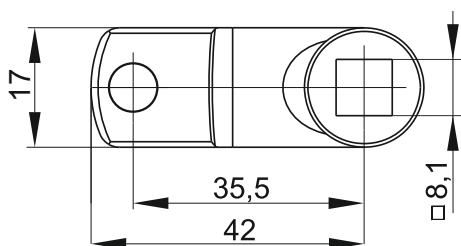

1-point CAM JZ
(without limiter)

short screw 30mm
long screw 51mm

1-point CAM JZ
(with limiter)

short screw 30mm
long screw 51mm

CATALOGUE NO.	NAME	MATERIAL
JZ-001	1-point CAM JZ without limited	Zamak - RAL 9005, zinc plated, chrome
JZ-002	1-point CAM JZ with limited	Zamak - RAL 9005, zinc plated, chrome