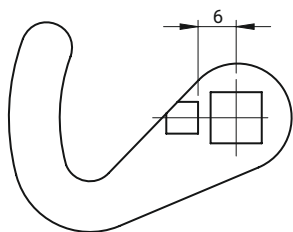

1-point hook cam TYPE JK

JK1-10018-G-M

JK2-10018-G-M

JK1-16018-G-L-M

JK2-16018-G-P-M

JK1 Left

JK1 Right

JK2 Left

JK2 Right

| CATALOGUE NO. | | DESCRIPTION | MATERIAL |
|-----------------|-----------------|------------------------|--|
| JK1-10018-G-M | JK2-10018-G-M | Cam no limiter | ST - steel zinc plated SN - stainless steel |
| JK1-16018-G-L-M | JK2-16018-G-L-M | Left cam with limiter | |
| JK1-16018-G-P-M | JK2-16018-G-P-M | Right cam with limiter | |

How to order :

Catalogue no.

Thickness cam G=3, 4

Closing direction L-left (KZL), P-right (KZP)
(Only for cam with limiter)

Material version (ST, SN)