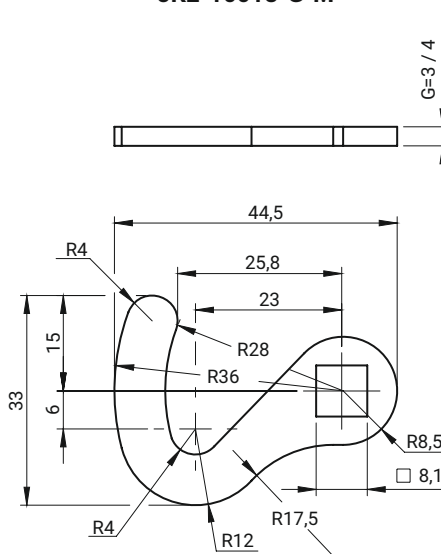

1-point hook cam TYPE JK

JK1-10018-G-M

JK2-10018-G-M

JK1-16018-G-L-M

JK2-16018-G-P-M

JK1 Left

JK1 Right

JK2 Left

JK2 Right

| CATALOGUE NO. | | DESCRIPTION | MATERIAL |
|-----------------|-----------------|------------------------|--|
| JK1-10018-G-M | JK2-10018-G-M | Cam no limiter | ST - steel zinc plated SN - stainless steel |
| JK1-16018-G-L-M | JK2-16018-G-L-M | Left cam with limiter | |
| JK1-16018-G-P-M | JK2-16018-G-P-M | Right cam with limiter | |

How to order :

Catalogue no.

Thickness cam G=3, 4

Closing direction L-left (KZL), P-right (KZP)
(Only for cam with limiter)

Material version (ST, SN)