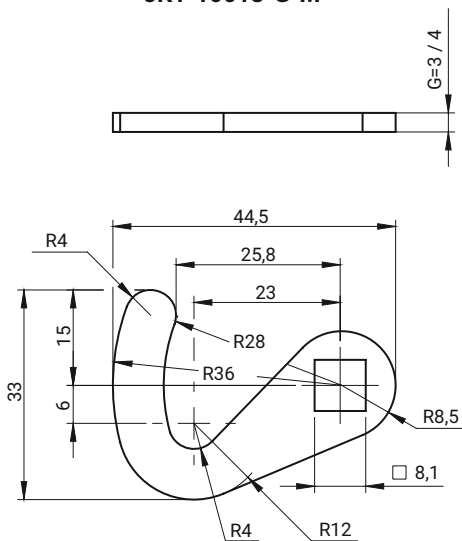

1-point hook cam TYPE JK

JK1-10018-G-M

JK2-10018-G-M

JK1-16018-G-L-M

JK2-16018-G-P-M

JK1 Left

JK1 Right

JK2 Left

JK2 Right

| CATALOGUE NO. | | DESCRIPTION | MATERIAL |
|-----------------|-----------------|------------------------|--|
| JK1-10018-G-M | JK2-10018-G-M | Cam no limiter | ST - steel zinc plated SN - stainless steel |
| JK1-16018-G-L-M | JK2-16018-G-L-M | Left cam with limiter | |
| JK1-16018-G-P-M | JK2-16018-G-P-M | Right cam with limiter | |

How to order :

Catalogue no.

Thickness cam G=3, 4

Closing direction L-left (KZL), P-right (KZP)
(Only for cam with limiter)

Material version (ST, SN)