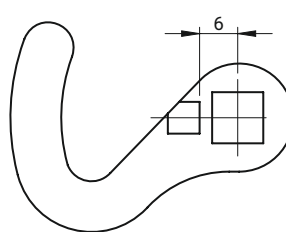

1-point hook cam TYPE JK

JK1-10018-G-M

JK2-10018-G-M

JK1-16018-G-L-M

JK2-16018-G-P-M

JK1 Left

JK1 Right

JK2 Left

JK2 Right

| CATALOGUE NO. | | DESCRIPTION | MATERIAL |
|-----------------|-----------------|------------------------|--|
| JK1-10018-G-M | JK2-10018-G-M | Cam no limiter | ST - steel zinc plated SN - stainless steel |
| JK1-16018-G-L-M | JK2-16018-G-L-M | Left cam with limiter | |
| JK1-16018-G-P-M | JK2-16018-G-P-M | Right cam with limiter | |

How to order :

Catalogue no.

Thickness cam G=3, 4

Closing direction L-left (KZL), P-right (KZP)
(Only for cam with limiter)

Material version (ST, SN)