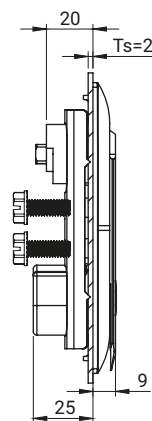

RS174.001

RS174.002

RS175.001

TYPE OF LOCK	COMPONENTS	MATERIAL	FINISH [C]
			RAL 9005
RS174.001 RS174.002 RS175.001	Body, Handle	ZAMAK5	04

How to order:

Type of lock

Finish

RS174.002 — [C]