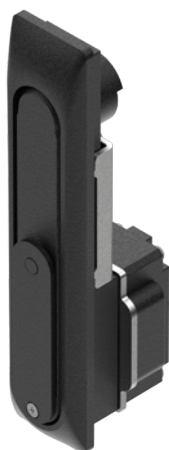

RS174.001

RS174.002

RS175.001

TYPE OF LOCK	COMPONENTS	MATERIAL	FINISH [C]
			RAL 9005
RS174.001 RS174.002 RS175.001	Body, Handle	ZAMAK5	04

How to order:

Type of lock

Finish

RS174.002 — [C]