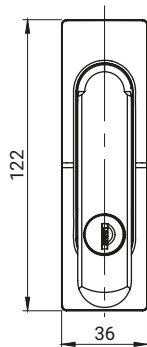

RS174.001

RS174.002

RS175.001

TYPE OF LOCK	COMPONENTS	MATERIAL	FINISH [C]
			RAL 9005
RS174.001 RS174.002 RS175.001	Body, Handle	ZAMAK5	04

How to order:

Type of lock

Finish

RS174.002 — [C]