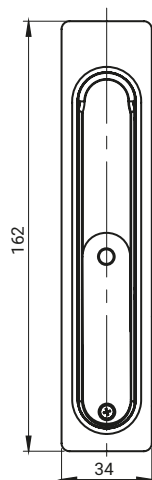

RS174.001

RS174.002

RS175.001

TYPE OF LOCK	COMPONENTS	MATERIAL	FINISH [C]
			RAL 9005
RS174.001 RS174.002 RS175.001	Body, Handle	ZAMAK5	04

How to order:

Type of lock

Finish

RS174.002 — [C]