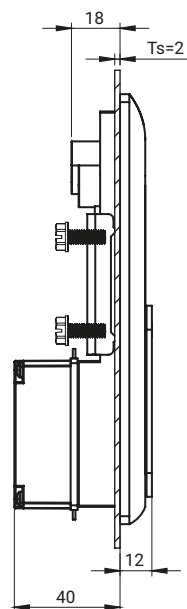

RS174.001

RS174.002

RS175.001

TYPE OF LOCK	COMPONENTS	MATERIAL	FINISH [C]
			RAL 9005
RS174.001 RS174.002 RS175.001	Body, Handle	ZAMAK5	04

How to order:

Type of lock

Finish

RS174.002 — [C]