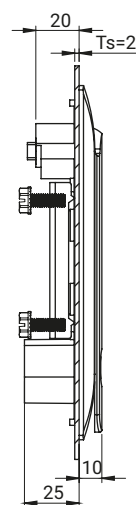

RS174.001

RS174.002

RS175.001

TYPE OF LOCK	COMPONENTS	MATERIAL	FINISH [C]
			RAL 9005
RS174.001 RS174.002 RS175.001	Body, Handle	ZAMAK5	04

How to order:

Type of lock

Finish

RS174.002 — [C]