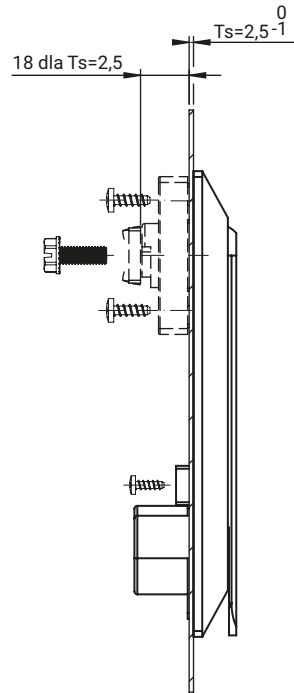

NEW

stainless
steel

IP65

RS150.001SN.N
RS150.002SN.N
 (Used with Cap)

RS150.001SN.M
RS150.002SN.M
 (Used with Cogwheel mechanism)

TYPE OF LOCK	COMPONENTS	MATERIAL	LOCK CYLINDER
RS150.001SN.N RS150.001SN.M	Housing, handle	Stainless Steel (ASI 316)	KEY CODE
			Different code RK
RS150.002SN.N RS150.002SN.M	Insert		INSERTS [X]
			
			T8

How to order:

RS150.001SN.M — 1333

Type of lock

Key code / Pin type [X]