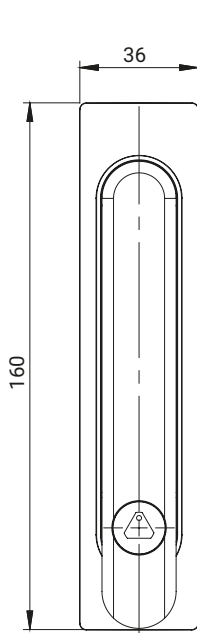

NEW

stainless
steel

IP65

RS150.001SN.N
RS150.002SN.N
 (Used with Cap)

RS150.001SN.M
RS150.002SN.M
 (Used with Cogwheel mechanism)

TYPE OF LOCK	COMPONENTS	MATERIAL	LOCK CYLINDER
RS150.001SN.N RS150.001SN.M	Housing, handle	Stainless Steel (ASI 316)	KEY CODE
			Different code RK
RS150.002SN.N RS150.002SN.M	Insert		INSERTS [X]
			
			T8

How to order:

RS150.001SN.M — 1333

Type of lock

Key code / Pin type [X]