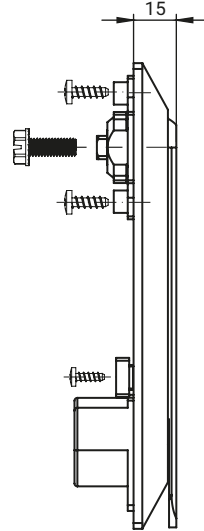

NEW

stainless
steel

IP65

RS150.001SN.N
RS150.002SN.N
 (Used with Cap)

RS150.001SN.M
RS150.002SN.M
 (Used with Cogwheel mechanism)

TYPE OF LOCK	COMPONENTS	MATERIAL	LOCK CYLINDER
RS150.001SN.N RS150.001SN.M	Housing, handle	Stainless Steel (ASI 316)	KEY CODE
			Different code RK
RS150.002SN.N RS150.002SN.M	Insert		INSERTS [X]
			
			T8

How to order:

RS150.001SN.M — 1333

Type of lock

Key code / Pin type [X]