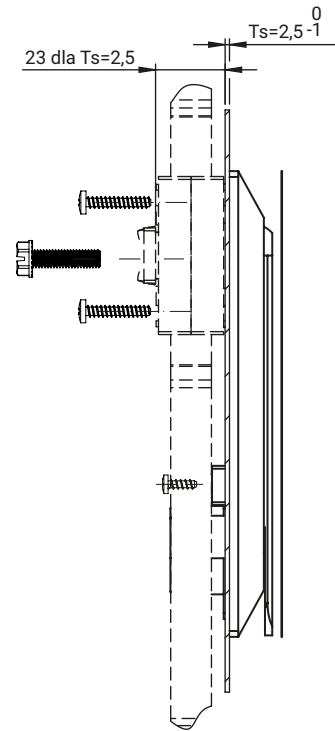

NEW

stainless
steel

IP65

RS150.001SN.N
RS150.002SN.N
 (Used with Cap)

RS150.001SN.M
RS150.002SN.M
 (Used with Cogwheel mechanism)

TYPE OF LOCK	COMPONENTS	MATERIAL	LOCK CYLINDER
RS150.001SN.N RS150.001SN.M	Housing, handle	Stainless Steel (ASI 316)	KEY CODE
			Different code RK
RS150.002SN.N RS150.002SN.M	Insert		INSERTS [X]
			
			T8

How to order:

RS150.001SN.M — 1333

Type of lock

Key code / Pin type [X]