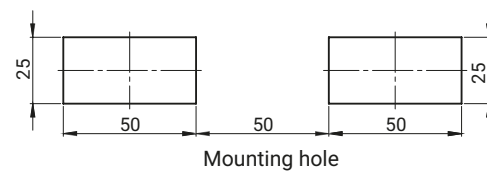

NEW

stainless
steel

IP65

RS150.001SN.N
RS150.002SN.N
 (Used with Cap)

RS150.001SN.M
RS150.002SN.M
 (Used with Cogwheel mechanism)

TYPE OF LOCK	COMPONENTS	MATERIAL	LOCK CYLINDER
RS150.001SN.N RS150.001SN.M	Housing, handle	Stainless Steel (ASI 316)	KEY CODE
			Different code RK
RS150.002SN.N RS150.002SN.M	Insert		INSERTS [X]
			
			T8

How to order:

RS150.001SN.M — 1333

Type of lock

Key code / Pin type [X]