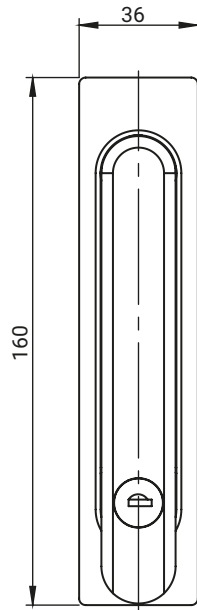

NEW

stainless
steel

IP65

RS150.001SN.N
RS150.002SN.N
 (Used with Cap)

RS150.001SN.M
RS150.002SN.M
 (Used with Cogwheel mechanism)

TYPE OF LOCK	COMPONENTS	MATERIAL	LOCK CYLINDER
RS150.001SN.N RS150.001SN.M	Housing, handle	Stainless Steel (ASI 316)	KEY CODE
			Different code RK
RS150.002SN.N RS150.002SN.M	Insert		INSERTS [X]
			
			T8

How to order:

RS150.001SN.M — 1333

Type of lock

Key code / Pin type [X]