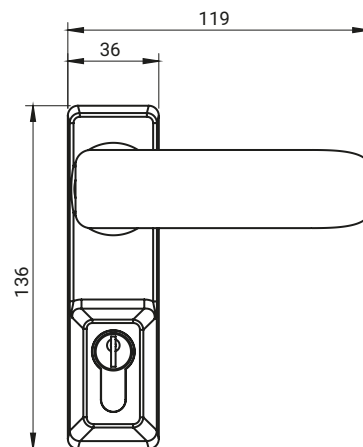

External fitting with handle for anti-panic locks

External fitting with handle for anti-panic locks. Provided with Europrofile insert.

CATALOGUE NUMBER	COMPONENTS	MATERIAL	FINISH [C]
			RAL 9005
1B.ZA.201	Handle	ZAMAK 5	04
	Housing		