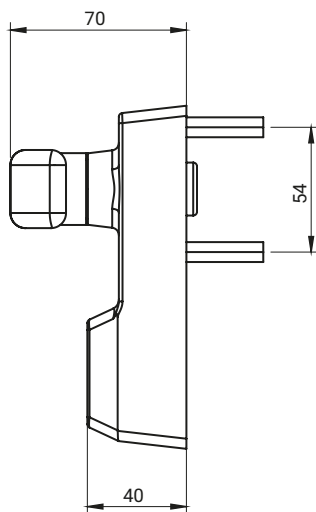

External fitting with handle for anti-panic locks

External fitting with handle for anti-panic locks. Provided with Europrofile insert.

CATALOGUE NUMBER	COMPONENTS	MATERIAL	FINISH [C]
			RAL 9005
1B.ZA.201	Handle	ZAMAK 5	04
	Housing		